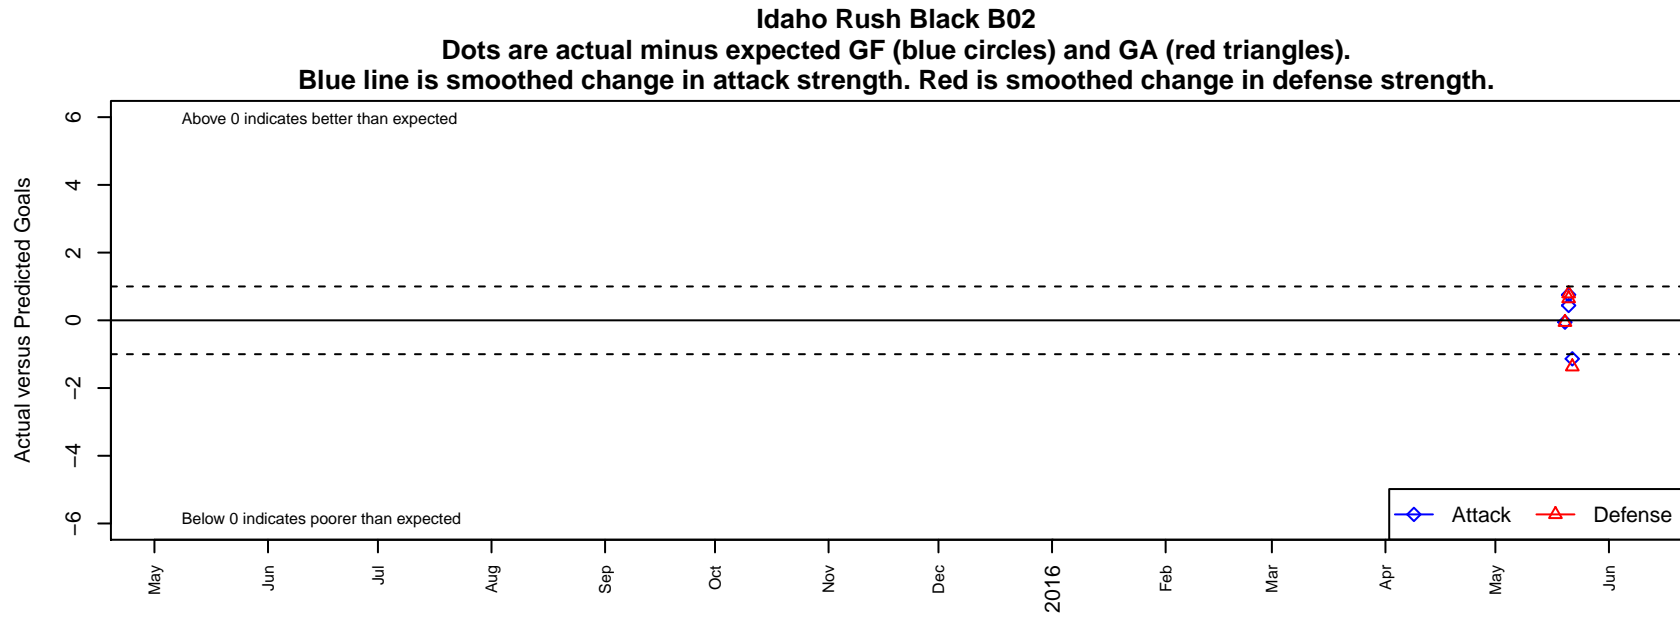

# Idaho Rush Black B02

Idaho Rush Soccer  
Boise, ID  
B02 total strength=821  
attack=1.49 defense=0.78

alt names used:  
IDAHO RUSH BLACK (ID)

Venues played:  
2015 ID Directors Cup U13 Gold U13

<b>date</b>	<b>home</b>		<b>away</b>		<b>venue</b>	<b>pred.home</b>	<b>pred.away</b>
2016-05-22	Idaho Rush Black B02	2	Boise Nationals Barcelona White B03	3	2015 ID Directors Cup U13 Gold U13	3.14	1.63
2016-05-21	Idaho Rush White B02	1	Idaho Rush Black B02	2	2015 ID Directors Cup U13 Gold U13	1.79	1.24
2016-05-21	Soccer Xpress Tigers Ontario B02	1	Idaho Rush Black B02	3	2015 ID Directors Cup U13 Gold U13	1.64	2.56
2016-05-20	Boise Nationals Dortmund B02	1	Idaho Rush Black B02	4	2015 ID Directors Cup U13 Gold U13	0.94	4.05